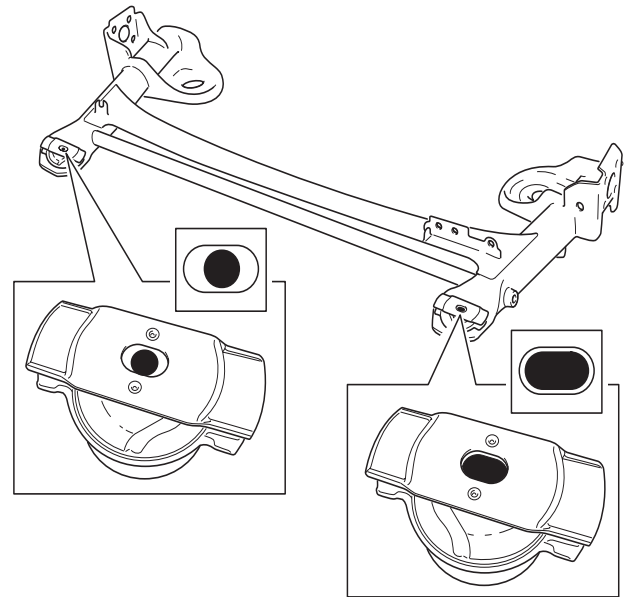

FAG Service Info

Installation instructions – Renault Laguna II

Correct installation of rear hub carrier bush

Manufacturer: Renault

Models: Laguna II
Laguna II Grandtour

Part numbers: 830 003 630
(829 049 310, 829 049 410)

OE numbers: 7701209534
(8200427868, 8200427869)

For current listing refer to catalogue media

The repair set 830 003 630 comprises two different rear hub carrier bushes (829 049 410 and 829 049 310), which absolutely must be installed according to OE specifications. So please observe Figure 1, which shows the correct installation position and orientation of the components. When repairing the hub carrier bushes they should always be replaced as a pair.

Fig. 1: Correct orientation of carrier bushes in the rear axle beam

Nr.	OE-numbers	FAG	Name
1	8200427869	829 049 410	Rear hub carrier bush (round hole)
2	8200427868	829 049 310	Rear hub carrier bush (elongated hole)
1+2	7701209534	830 003 630	Rear hub carrier bushes (pair)